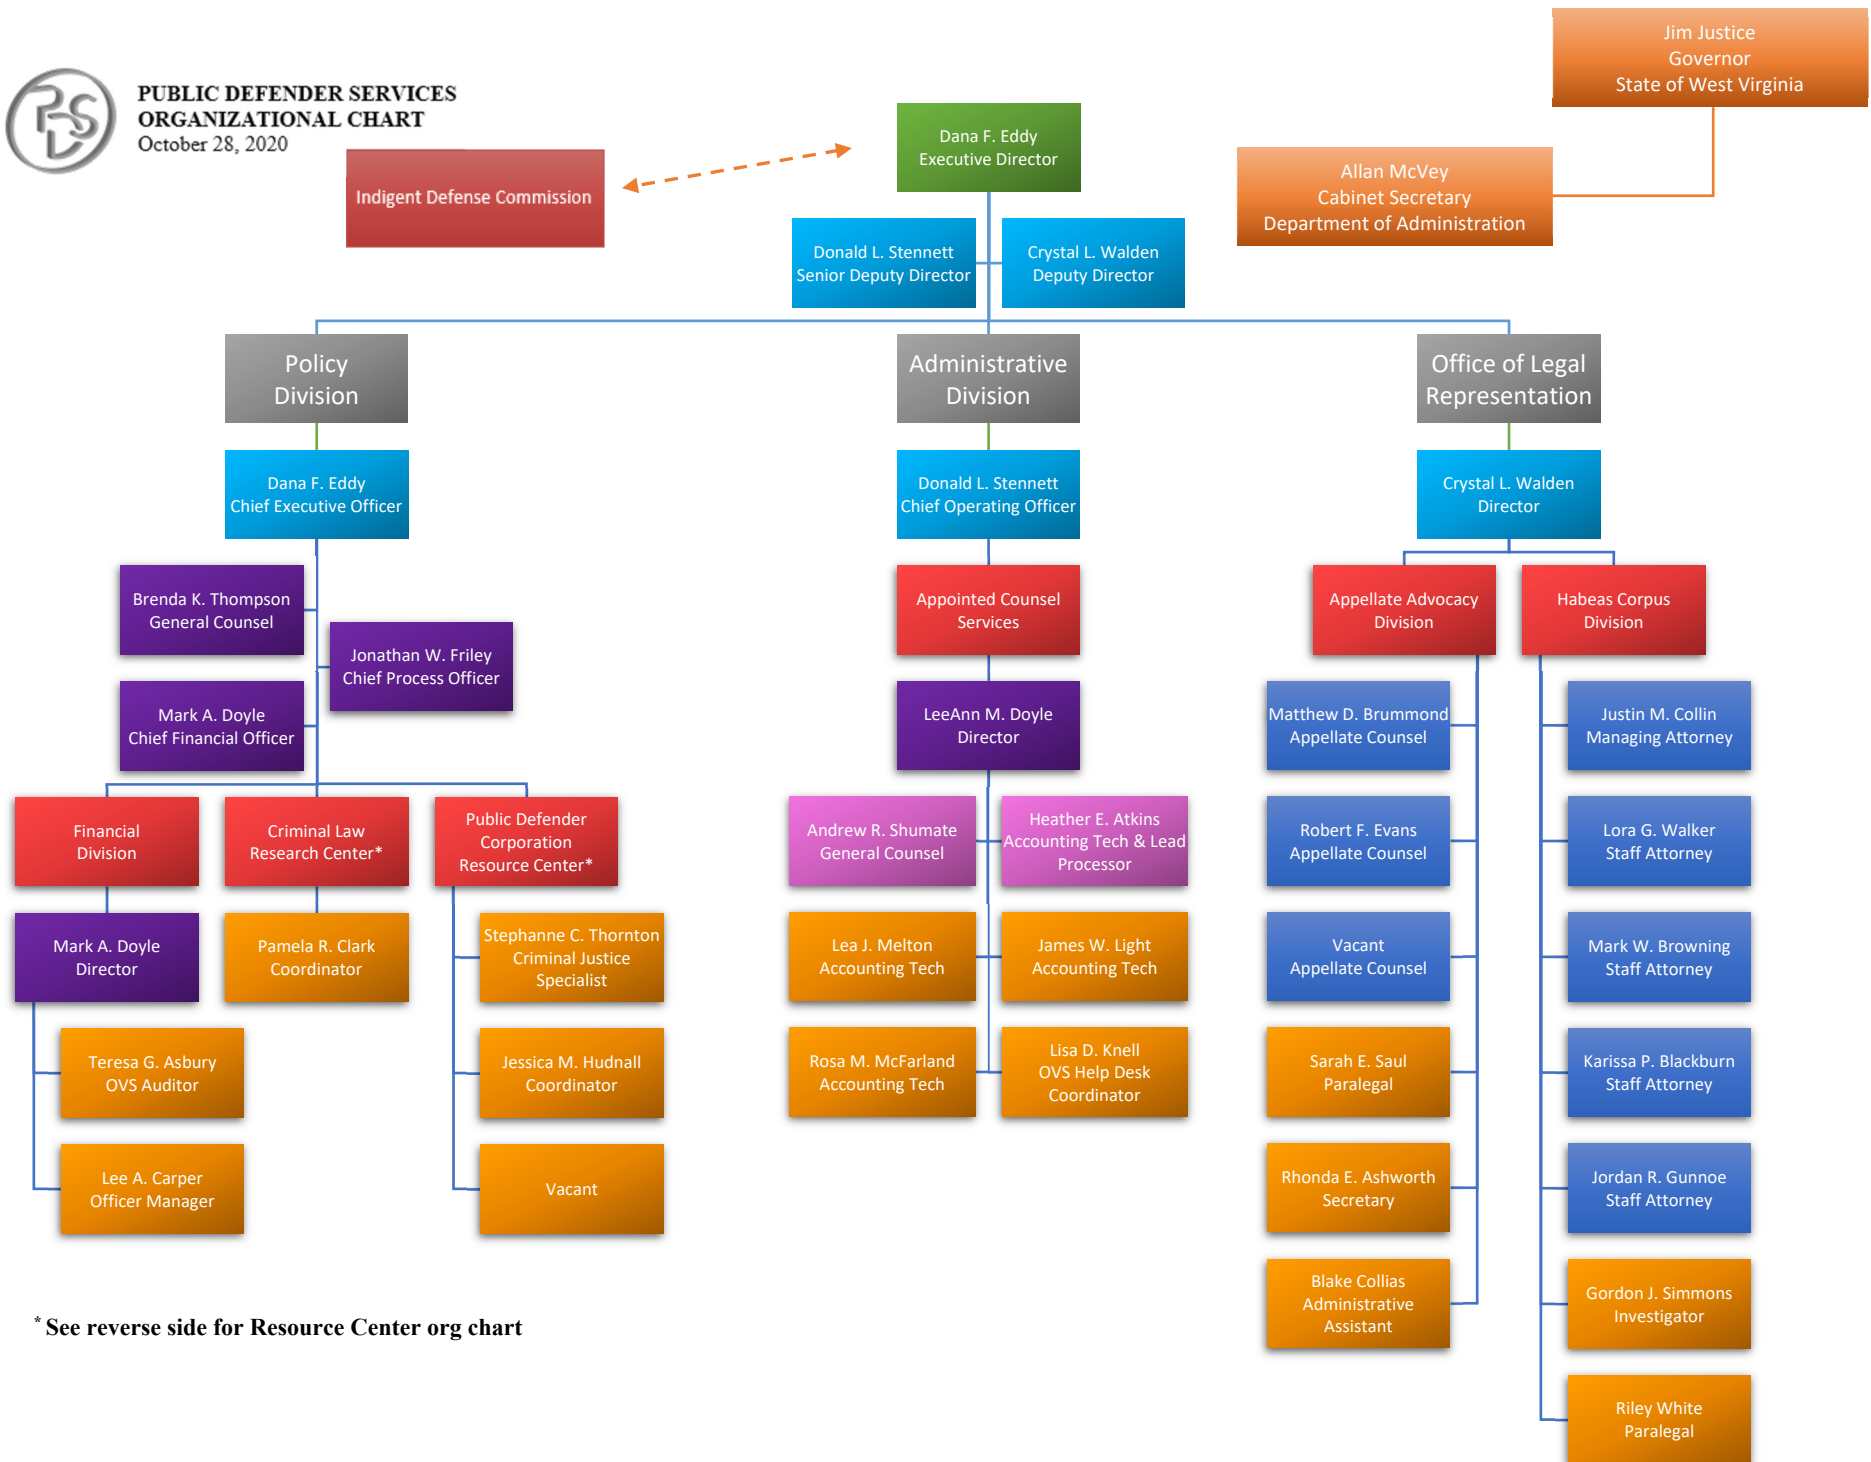

**PUBLIC DEFENDER SERVICES
ORGANIZATIONAL CHART**
October 28, 2020

* See reverse side for Resource Center org chart

RESOURCE CENTER

PUBLIC DEFENDER CORPORATION RESOURCE CENTER (PDCRC)

CRIMINAL LAW RESEARCH CENTER (CLRC)